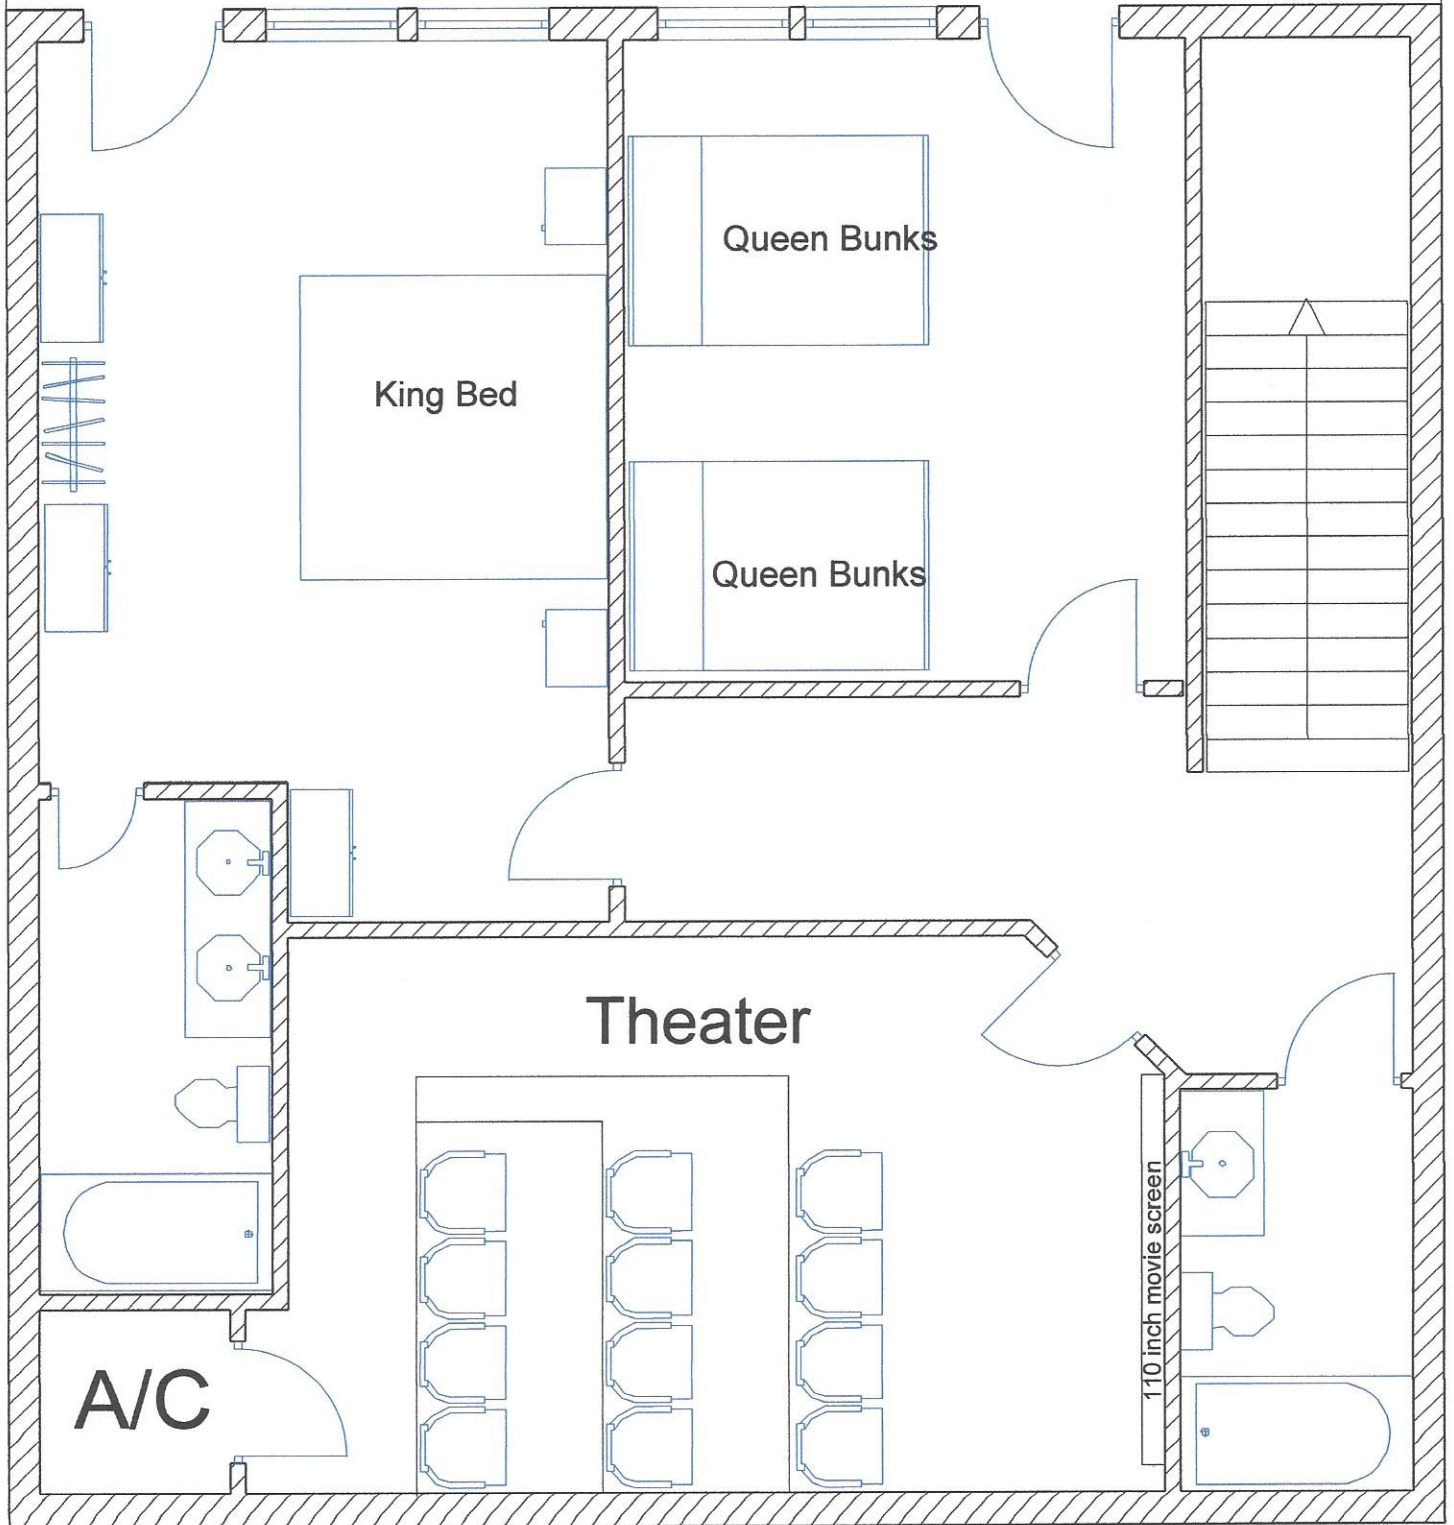

LOWER LEVEL AT MEMORY MAKER

WOODEN DECK

GAS GRILL

QUEEN SLEEPER

KING BED

JETTED TUB

A/C Return

CHARCOAL GRILL

MAIN LEVEL AT MEMORY MAKER

WOODEN DECK

UPPER LEVEL AT MEMORY MAKER